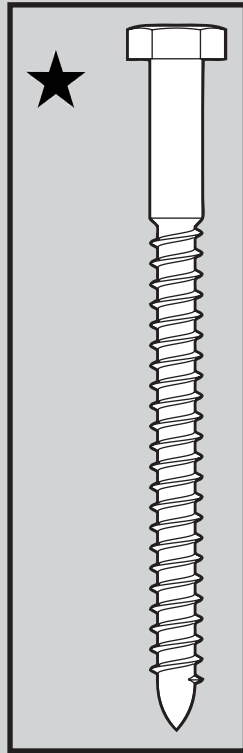

Materiales

(no dibujados a escala)

x 2

3.5" Tirafón

x 2

Tornillo prisionero

x 1

Adaptador de kit de luz

x 1

Kit de equilibrado

x 4

Empalme plástico

x 1

Tubo de aceite

x 16

Arandela de caucho, de paleta

x 11

Tornillo, de armadura de soporte de paleta

x 16

Tornillo, de conjunto de paleta