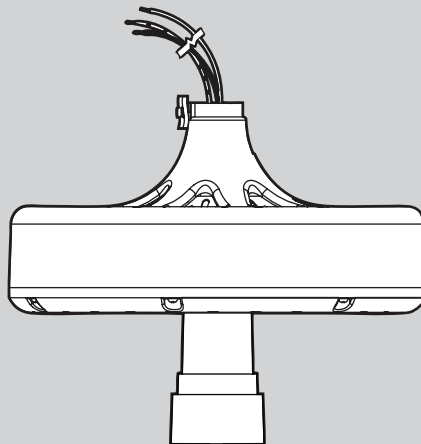

Fan Parts

(Not Drawn to Scale)

Blade Set